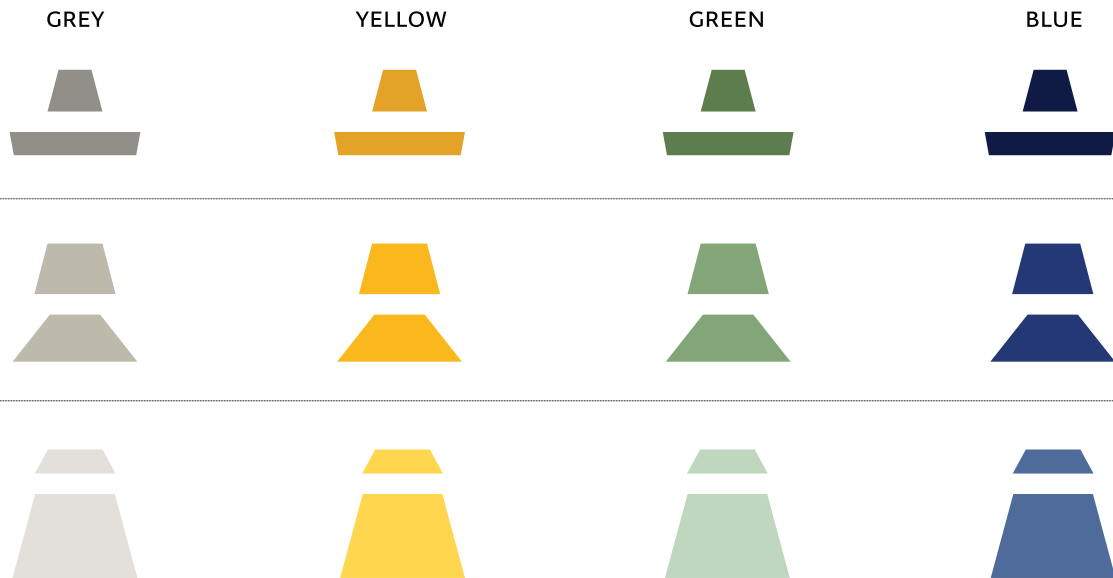

ILI-ILI PENDANT LAMPS CUSTOM COMBINATIONS

Custom combinations available for orders of 50 and more.

Design: Grupa Products